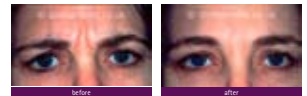

Summer Offer

Free Facial Rejuvenation Consultations